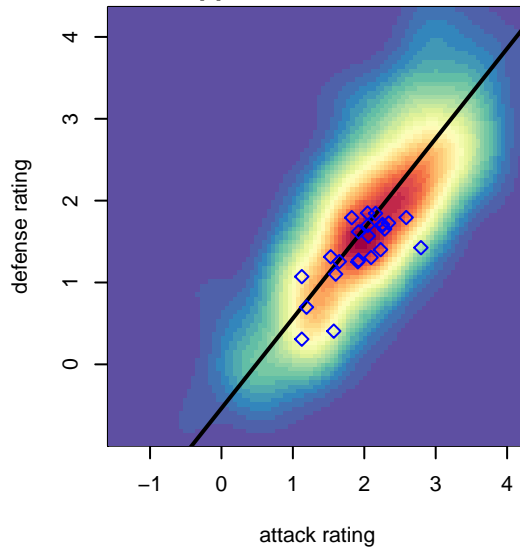

**attack and defense rating
relative to others at age
and all opponents in last 13 months**