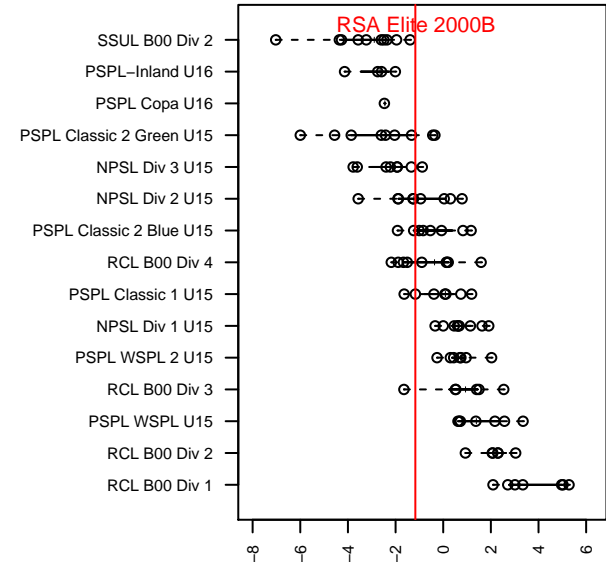

**attack and defense rating
relative to others at age
and all opponents in last 13 months**