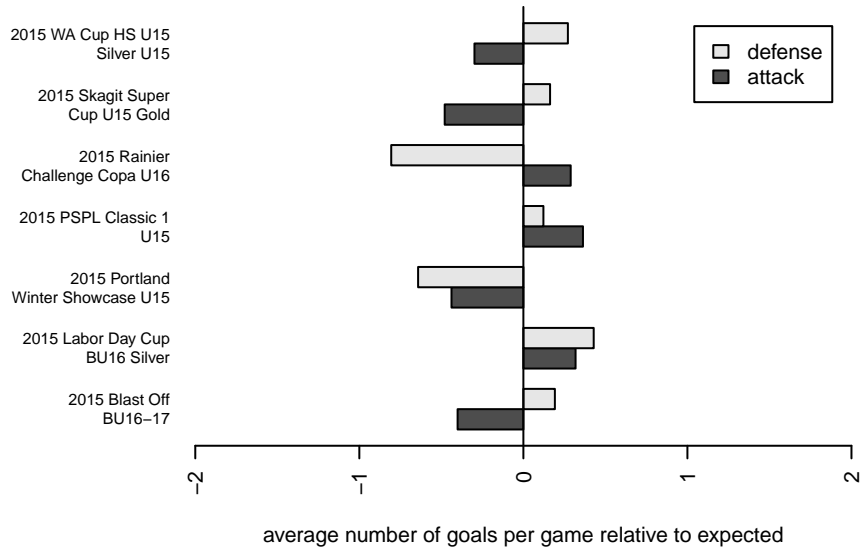

Performance relative to 13 month average