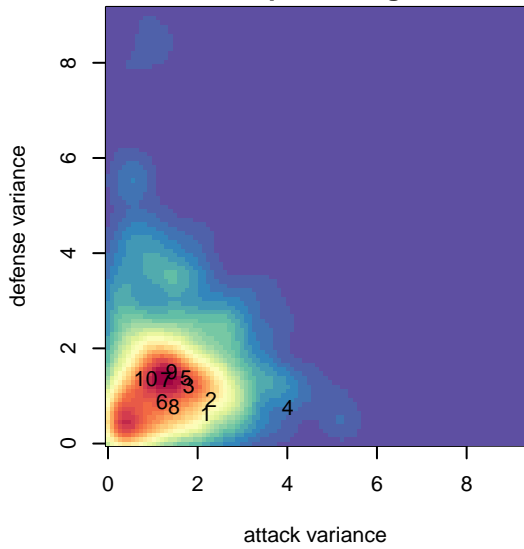

RSA Elite 2000B

RSA Elite
 Puyallup, WA
 B00 total strength=1133
 attack=3.45 defense=2.91
 fall league = PSPL Classic 1 U15
 notes= Ramirez 2015

alt names used:
 RSAElite B15 Ramirez
 RSA BU15 Ramirez
 RAINIER SOCCER ALLIANCERSA BU15 RAM
 RSA ELITE BU15 00 RAMIREZ (TBA)

RSA Elite 2000B
 Dots are actual minus expected GF (blue circles) and GA (red triangles).
 Blue line is smoothed change in attack strength. Red is smoothed change in defense strength.

**attack and defense variance (black dot)
relative to other teams
and top 10 in region**