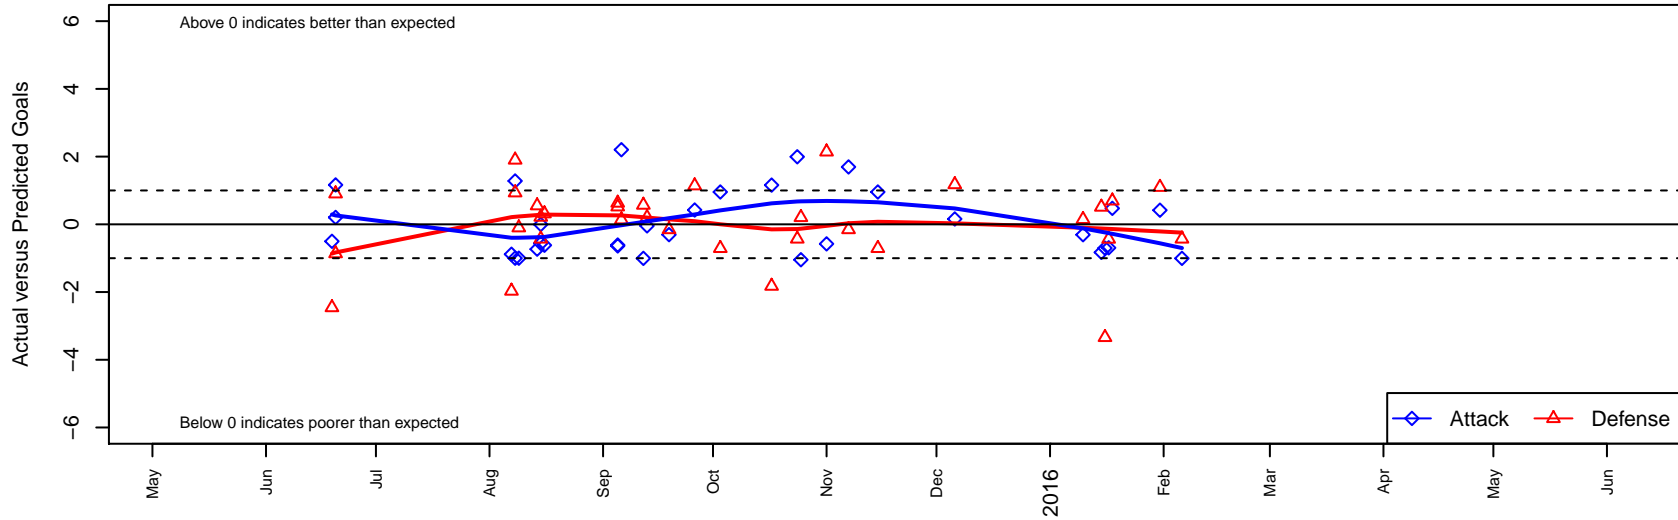

RSA Elite 2000B

RSA Elite
 Puyallup, WA
 B00 total strength=1133
 attack=3.45 defense=2.91
 fall league = PSPL Classic 1 U15
 notes= Ramirez 2015

alt names used:
 RSAElite B15 Ramirez
 RSA BU15 Ramirez
 RAINIER SOCCER ALLIANCERSA BU15 RAM
 RSA ELITE BU15 00 RAMIREZ (TBA)

Venues played:
 2015 Rainier Challenge Copa U16
 2015 Blast Off BU16-17
 2015 Skagit Super Cup U15 Gold
 2015 Labor Day Cup BU16 Silver
 2015 PSPL Classic 1 U15
 2015 WA Cup HS U15 Silver U15
 2015 Portland Winter Showcase U15

RSA Elite 2000B
 Dots are actual minus expected GF (blue circles) and GA (red triangles).
 Blue line is smoothed change in attack strength. Red is smoothed change in defense strength.

**attack and defense variance (black dot)
relative to other teams
and top 10 in region**