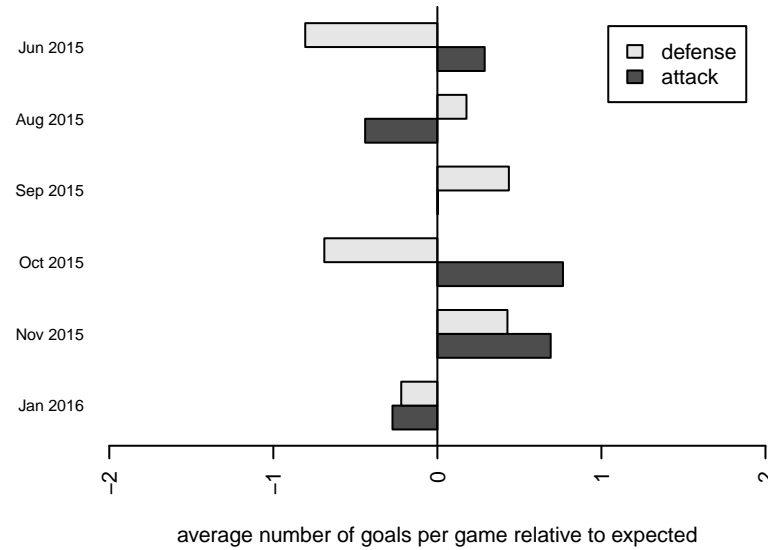

Performance relative to 13 month average